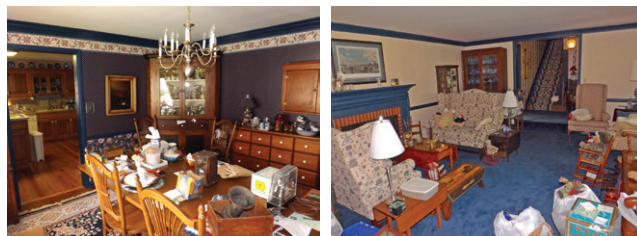

ANTIQUES, COLLECTIBLES, CUB CADET: (11) Nice quilts, clocks, P. Buckley Moss prints, Currier & Ives Roadside Mill print, unsigned oil painting of apples, 8-drawer spice cabinet, old coffee grinder, old barometer, pewter ware, 2x4 Kirman rug, old wooden checker board, windup toys, teddy bears incl. Steiff, doll furniture & dishes, (30) Santa figurines & snow domes incl. Frykman, oil lamps incl. amber daisy & button wall lamp, (27) B&G and Royal Copenhagen plates, Majolica Jardiniere, blue floral decorated crock, cast-iron driveway jockey, Griswold metal 5-tier crock holding stand, books, McGuffey readers, almanacs, collection of iron forks, nice old glassware incl. Fenton, collection of daisy & button petticoat glassware, china, pottery, Cub Cadet LTX-1040 lawn tractor w/mower, household items, & more!

TERMS ON CHATTELS: Driver's license or State ID required to register for bidder number. Cash, Check, Debit Card, Visa, or Master Card accepted. 4% buyer's premium on all sales; 4% waived for cash or check. Information is believed to be accurate but not guaranteed.

AUCTION BY ORDER OF OWNERS:
Cloy & Esther Stewart

Auctioneer/Realtor®
WILLIAM H. GILL JR.
330-418-8727
billgill@kikocompany.com

330.455.9357 • kikoauctions.com